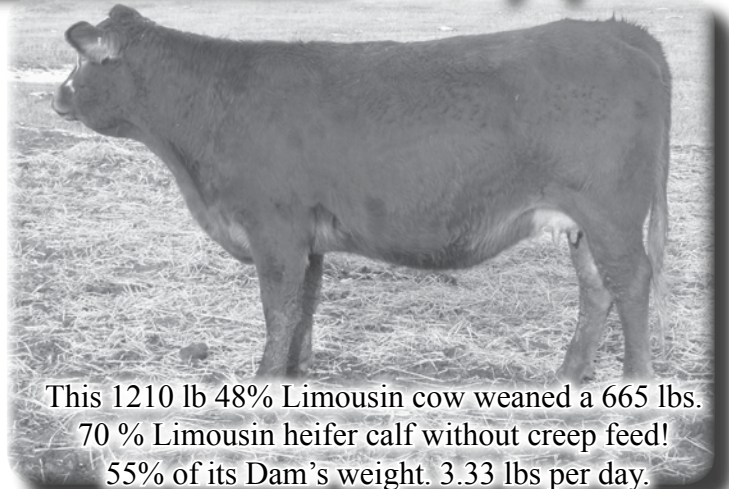

1280 lbs ¾ Limousin ¼ Simmental cow, 729 lb
85% Limo calf. 3.55 lbs per day, no creep feed.
57% of its Dam's weight.

**Attention
Commercial
Cattlemen!**
Want to put more pounds of
calf into the sale ring?
Try a Roaring River
Limousin bull.
Just look at these results:

This 1210 lb 48% Limousin cow weaned a 665 lbs.
70 % Limousin heifer calf without creep feed!
55% of its Dam's weight. 3.33 lbs per day.

DOUGLAS BULL TEST STATION

Box 1190, Carberry, Manitoba, R0K 0H0, Phone/Fax (204) 763-4696/(204) 763-4102